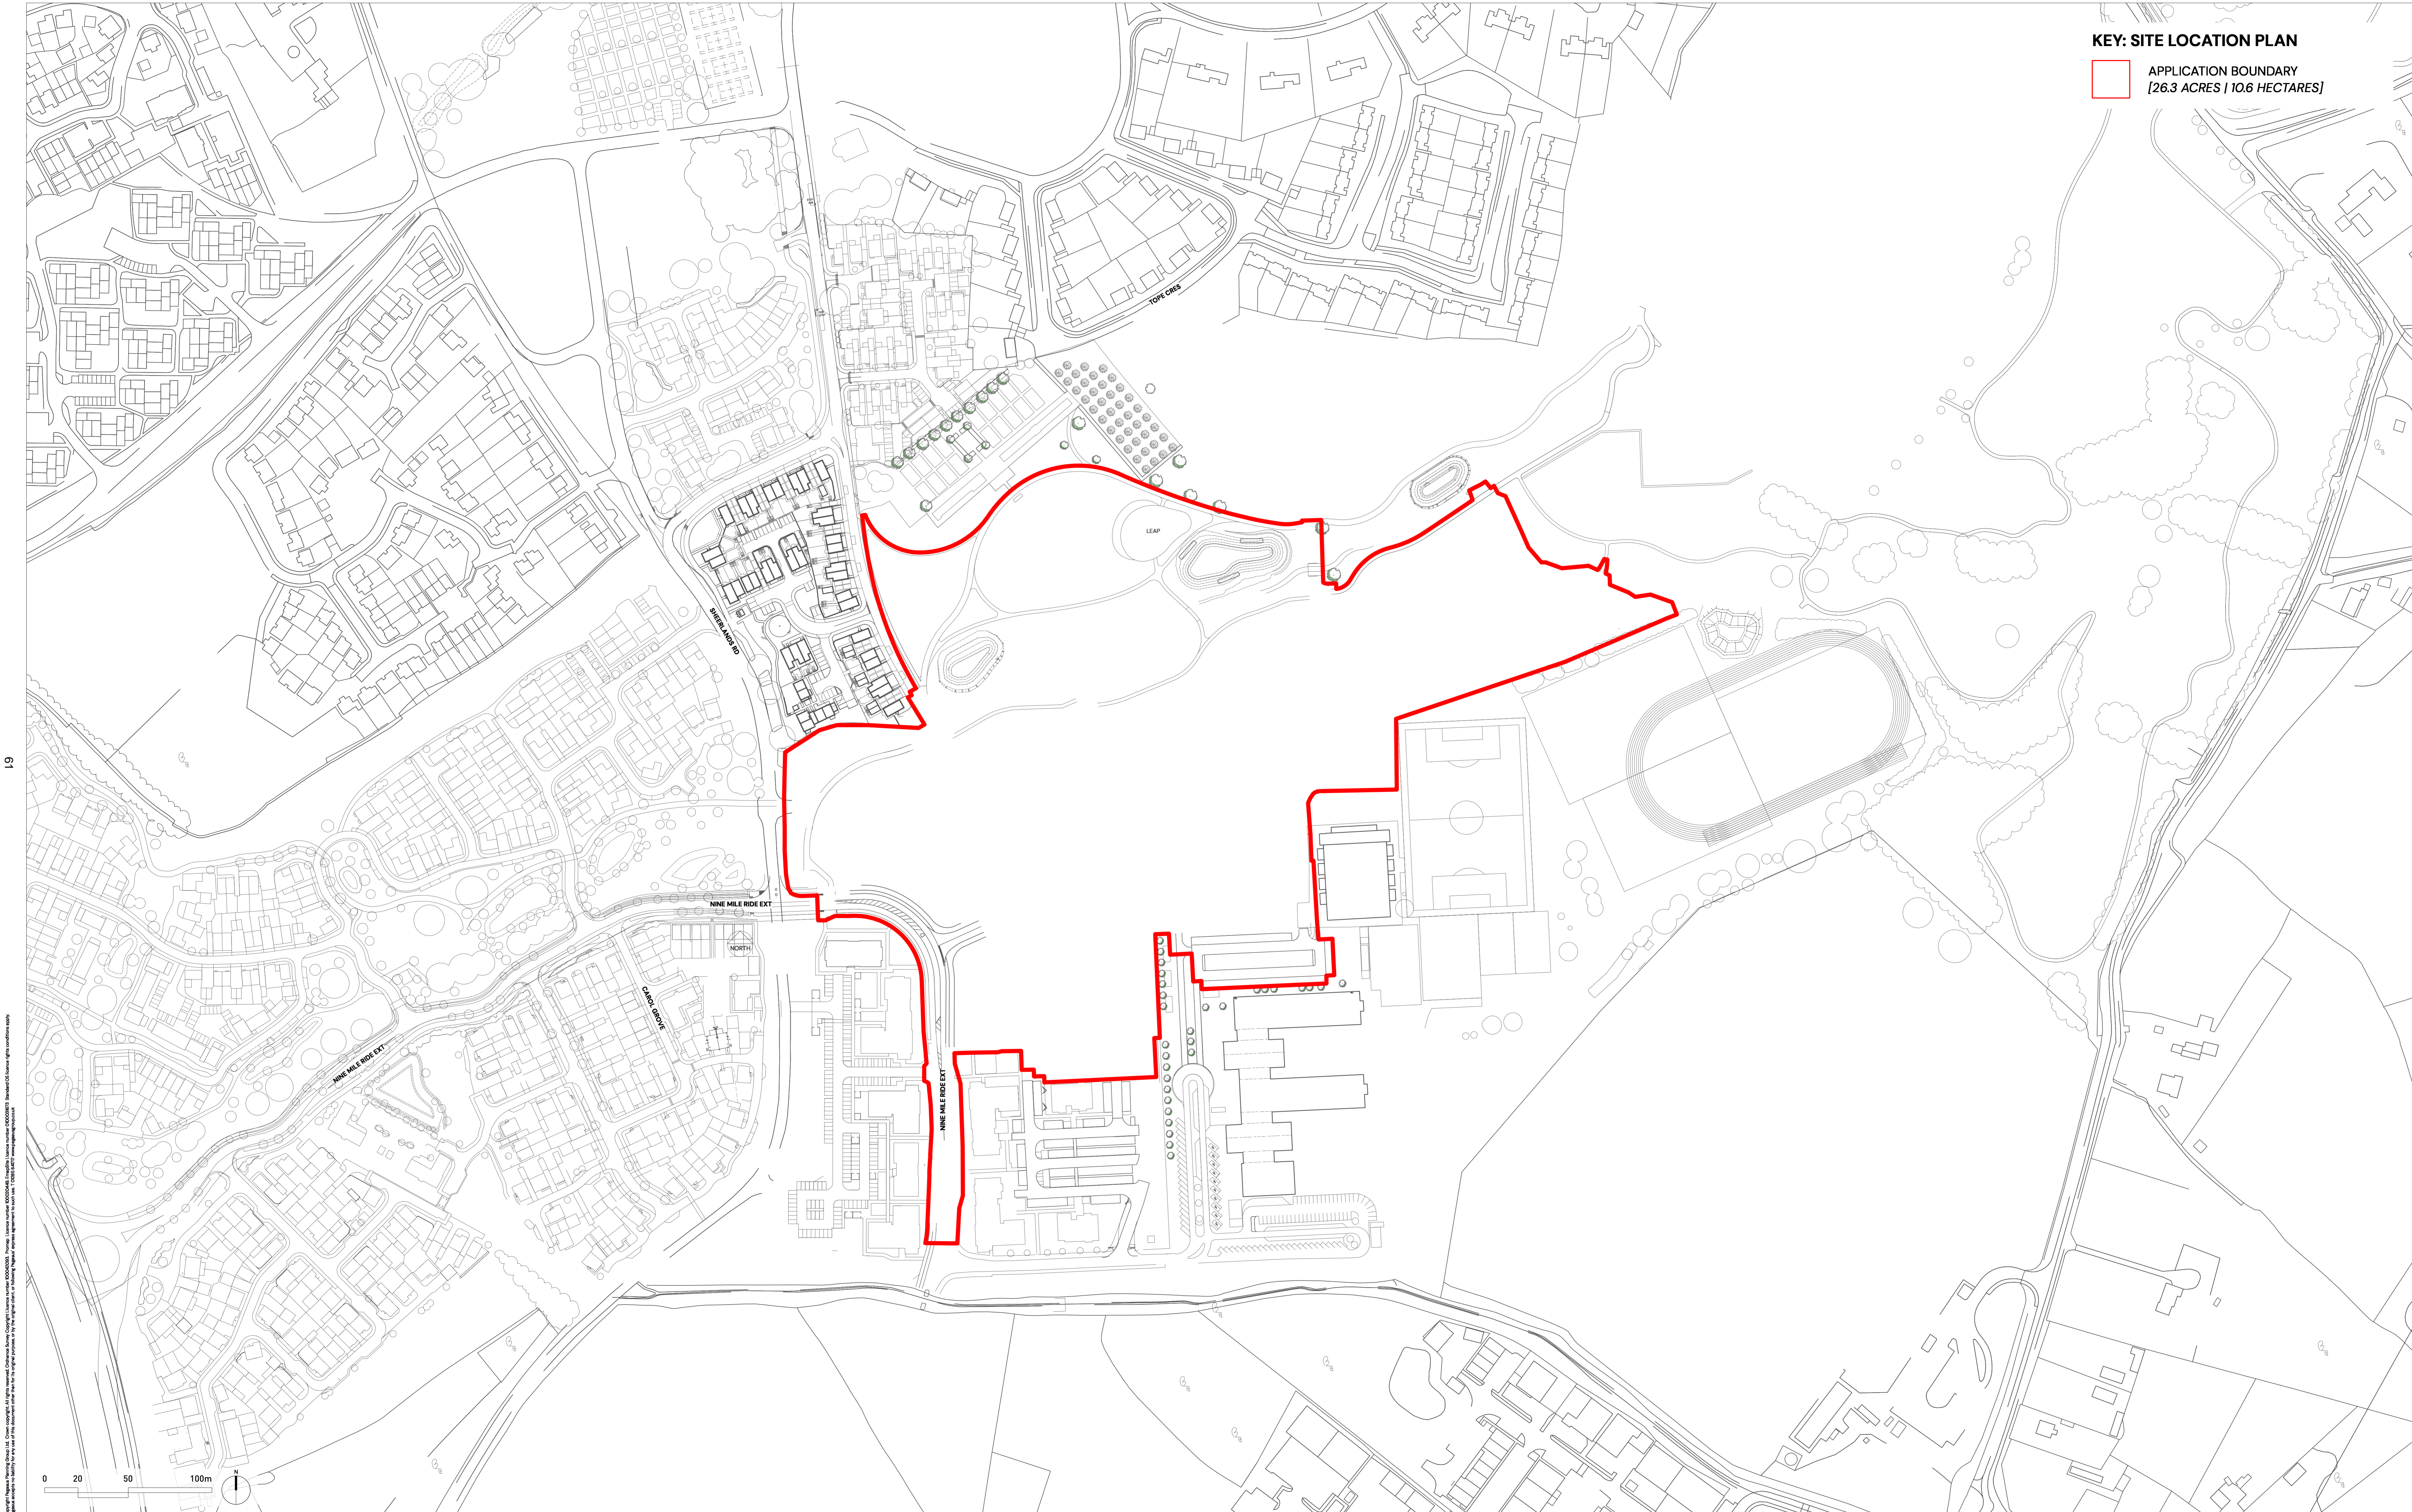

KEY: SITE LOCATION PLAN

APPLICATION BOUNDARY
[26.3 ACRES | 10.6 HECTARES]

ARBORFIELD GREEN DISTRICT CENTRE - SITE LOCATION PLAN

This page is intentionally left blank